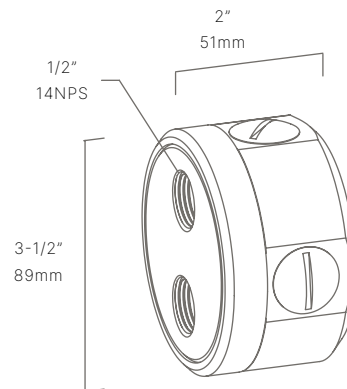

AVAILABLE FINISHES:

NAT
Natural Brass

BLP
Bronze Living Patina

BLPX
Extra Dark Bronze Living Patina

NI
Nickel PVD

DIMENSIONS	L3-1/2" x W2"
VOLTAGE	12V, 120V
FINISH	Included Natural Brass
MATERIAL	Brass

*For complete warranty terms, please visit: www.auroralight.com/warranty/